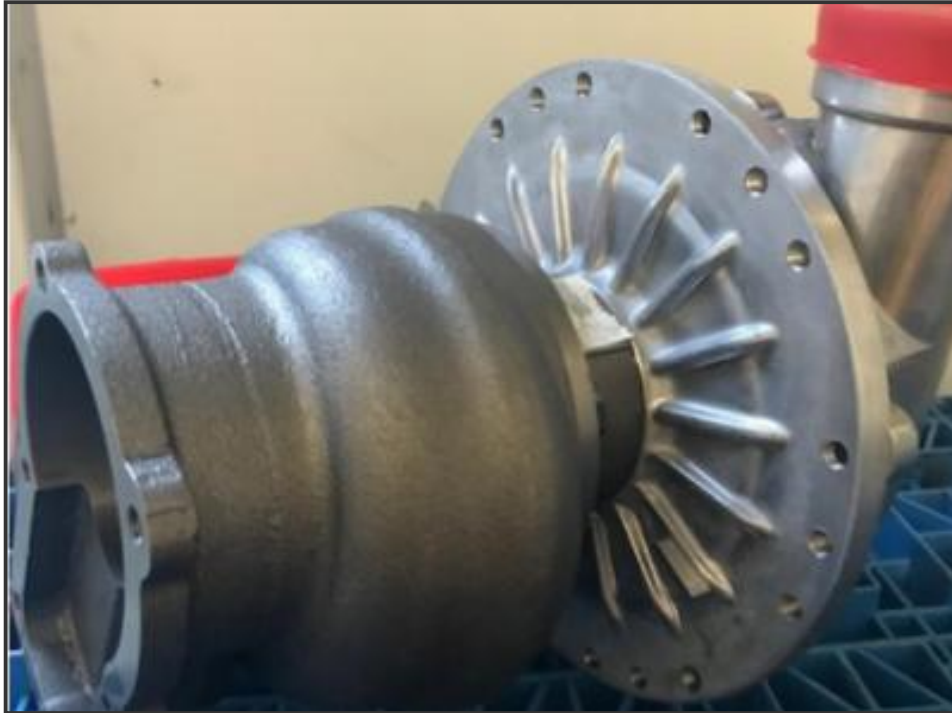

PSP Plant Services

6HK1 TURBO

£1,200.00

6HK1 TURBO

Product Details

<i>Category/Type</i>	<i>Excavators</i>
<i>Make</i>	<i>6HK1</i>
<i>Model</i>	<i>TURBO</i>
<i>Size</i>	-
<i>Weight</i>	-

PSP Plant Services Ltd