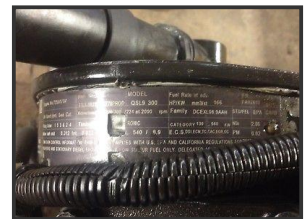

PSP Plant Services

CUMMINS QSL9250-300 Engine / Service Exchange

£10,200.00

CUMMINS QSL9250-300 Engine To fit Hyundai 770-9 Excavators and JCB's Service Exchange
If you have any questions, call or email. UK & World Wide Shipping Available Call For Details Tel &
Fax 44 (0)1823 430682 All prices include VAT Charges are determined by location, size and
weight and can vary.

Product Details

Category/Type	Breakers
Make	CUMMINS
Model	QSL9250-300 Engine / Service Exchange
Size	-
Weight	-

PSP Plant Services Ltd

Tel: +44 (0)1823 430682 Mob: +44 (0)7860 457845

www.pspplant.com pspequipment@aol.com