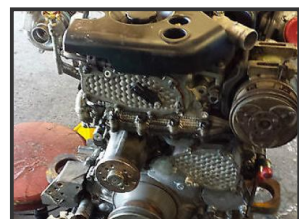

# PSP Plant Services

**ISUZU 4JJ1 / JCB 130 / ZAXIS 130  
/ CASE 130 ENGINE VERY LOW  
HOURS - With VAT**

**£7,800.00**

ISUZU 4JJ1 / JCB 130 / ZAXIS 130 / CASE 130 Engine FOR SALE AS NEW VERY LOW HOURS If you have any questions, call or email. UK & World Wide Shipping Available Call For Detailstel & Fax 44 (0)1823 430682 All prices include VAT - NO VAT on overseas Sales Charges are determined by location, size and weight and can vary.

## Product Details

Product Details	
<b>Category/Type</b>	<b>Breakers</b>
<b>Make</b>	<b>ISUZU</b>
<b>Model</b>	<b>4JJ1 / JCB 130 / ZAXIS 130 / CASE 130 ENGINE VERY LOW HOURS - With VAT</b>
<b>Size</b>	-
<b>Weight</b>	-