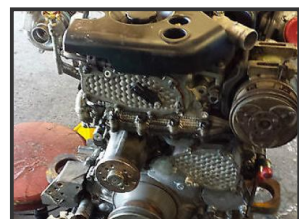

# PSP Plant Services

**ISUZU 4JJ1 / JCB 130 / ZAXIS 130  
/ CASE 130 ENGINE VERY LOW  
HOURS - With VAT**

**£7,800.00**

ISUZU 4JJ1 / JCB 130 / ZAXIS 130 / CASE 130 Engine FOR SALE AS NEW VERY LOW HOURS If you have any questions, call or email. UK & World Wide Shipping Available Call For Detail tel & Fax 44 (0)1823 430682 All prices include VAT - NO VAT on overseas Sales Charges are determined by location, size and weight and can vary.

## Product Details

Product Details	
<b>Category/Type</b>	<b>Breakers</b>
<b>Make</b>	<b>ISUZU</b>
<b>Model</b>	<b>4JJ1 / JCB 130 / ZAXIS 130 / CASE 130 ENGINE VERY LOW HOURS - With VAT</b>
<b>Size</b>	-
<b>Weight</b>	-