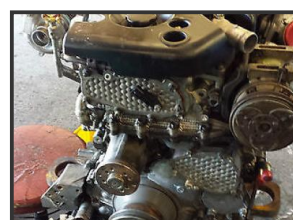

PSP Plant Services

**ISUZU 4JJ1 / JCB 130 / ZAXIS 130
/ CASE 130 ENGINE VERY LOW
HOURS - With VAT**

£7,800.00

ISUZU 4JJ1 / JCB 130 / ZAXIS 130 / CASE 130 Engine FOR SALE AS NEW VERY LOW HOURS If you have any questions, call or email. UK & World Wide Shipping Available Call For Detailstel & Fax 44 (0)1823 430682 All prices include VAT - NO VAT on overseas Sales Charges are determined by location, size and weight and can vary.

Product Details

Product Details	
Category/Type	Breakers
Make	ISUZU
Model	4JJ1 / JCB 130 / ZAXIS 130 / CASE 130 ENGINE VERY LOW HOURS - With VAT
Size	-
Weight	-

PSP Plant Services Ltd

Tel: +44 (0)1823 430682 Mob: +44 (0)7860 457845