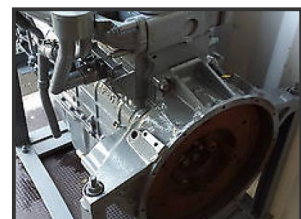

PSP Plant Services

ISUZU Engine 6BG1 - Hitachi JS 220

£6,600.00

ISUZU 6BG1 / HITACHI JS 220 Engine If you have any questions, call or email. UK & World Wide Shipping Available Call For Details tel & Fax 44 (0)1823 430682 All prices include VAT Charges are determined by location, size and weight and can vary.

Product Details

Product Details	
Category/Type	Breakers
Make	ISUZU
Model	Engine 6BG1 - Hitachi JS 220
Size	-
Weight	-

PSP Plant Services Ltd

Tel: +44 (0)1823 430682 Mob: +44 (0)7860 457845

www.pspplant.com pspequipment@aol.com