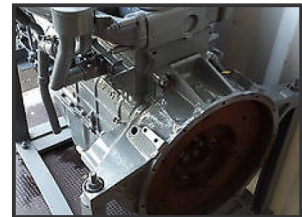

PSP Plant Services

ISUZU Engine 6BG1 - Hitachi JS 220

£6,600.00

ISUZU 6BG1 / HITACHI JS 220 Engine If you have any questions, call or email. UK & World Wide Shipping Available Call For Details tel & Fax 44 (0)1823 430682 All prices include VAT Charges are determined by location, size and weight and can vary.

Product Details

Product Details	
Category/Type	Breakers
Make	ISUZU
Model	Engine 6BG1 - Hitachi JS 220
Size	-
Weight	-

PSP Plant Services Ltd

Tel: +44 (0)1823 430682 Mob: +44 (0)7860 457845

www.pspplant.com pspequipment@aol.com