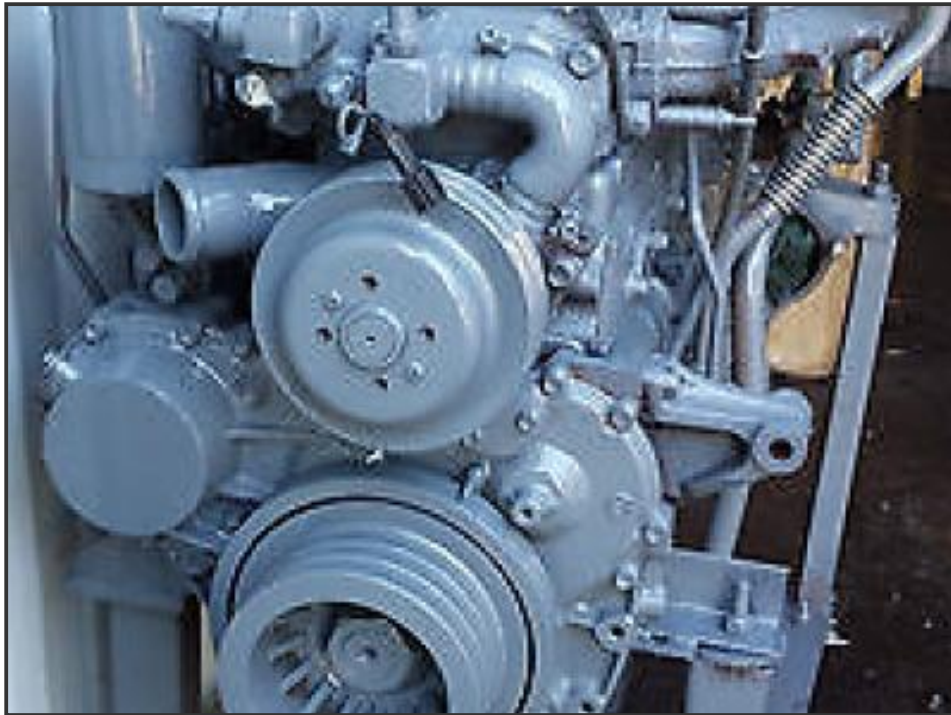

PSP Plant Services

ISUZU Engine 6BG1 - Hitachi JS 220

£6,600.00

ISUZU 6BG1 / HITACHI JS 220 Engine If you have any questions, call or email. UK & World Wide Shipping Available Call For Details tel & Fax 44 (0)1823 430682 All prices include VAT Charges are determined by location, size and weight and can vary.

Product Details

Product Details	
Category/Type	Breakers
Make	ISUZU
Model	Engine 6BG1 - Hitachi JS 220
Size	-
Weight	-

PSP Plant Services Ltd

Tel: +44 (0)1823 430682 Mob: +44 (0)7860 457845

www.pspplant.com pspequipment@aol.com