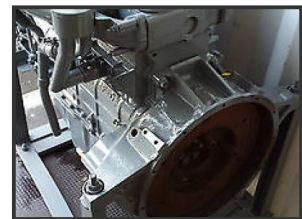

PSP Plant Services

ISUZU Engine 6BG1 - Hitachi JS 220

£6,600.00

ISUZU 6BG1 / HITACHI JS 220 Engine If you have any questions, call or email. UK & World Wide Shipping Available Call For Details tel & Fax 44 (0)1823 430682 All prices include VAT Charges are determined by location, size and weight and can vary.

Product Details

Product Details	
Category/Type	Breakers
Make	ISUZU
Model	Engine 6BG1 - Hitachi JS 220
Size	-
Weight	-

PSP Plant Services Ltd

Tel: +44 (0)1823 430682 Mob: +44 (0)7860 457845

www.pspplant.com pspequipment@aol.com