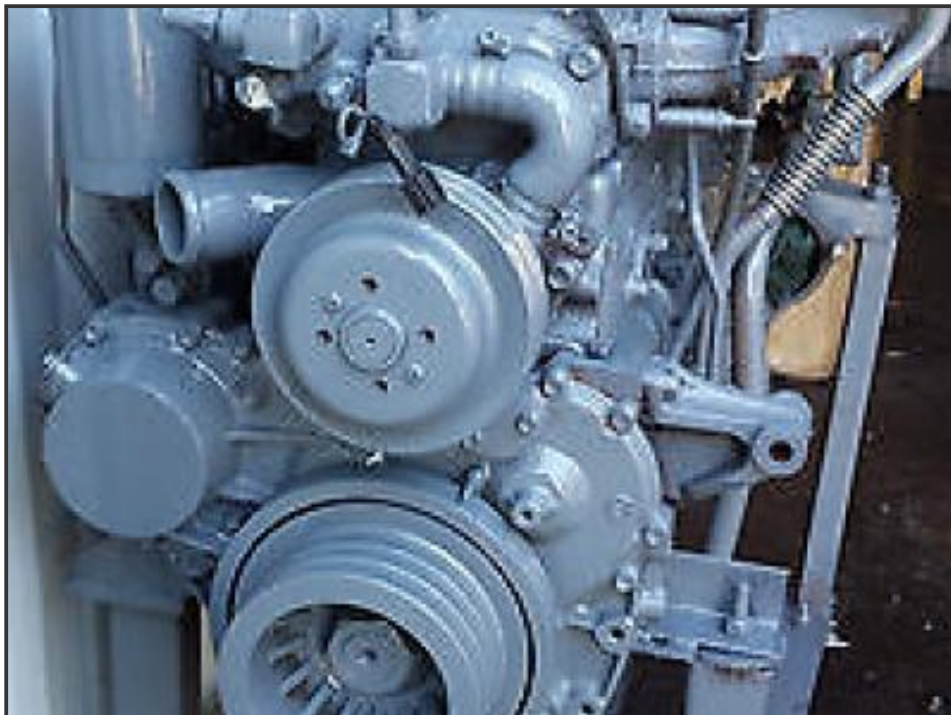

PSP Plant Services

ISUZU Engine 6BG1 - Hitachi JS 220

£6,600.00

ISUZU 6BG1 / HITACHI JS 220 Engine If you have any questions, call or email. UK & World Wide Shipping Available Call For Details tel & Fax 44 (0)1823 430682 All prices include VAT Charges are determined by location, size and weight and can vary.

Product Details

Product Details	
Category/Type	Breakers
Make	ISUZU
Model	Engine 6BG1 - Hitachi JS 220
Size	-
Weight	-

PSP Plant Services Ltd

Tel: +44 (0)1823 430682 Mob: +44 (0)7860 457845

www.pspplant.com pspequipment@aol.com