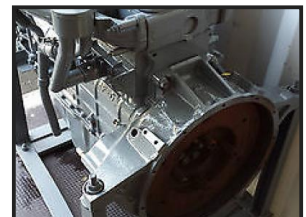

# ISUZU Engine 6BG1 - Hitachi JS 220

**£6,600.00**

ISUZU 6BG1 / HITACHI JS 220 Engine If you have any questions, call or email. UK & World Wide Shipping Available Call For Details tel & Fax 44 (0)1823 430682 All prices include VAT Charges are determined by location, size and weight and can vary.

Product Details	
<i>Category/Type</i>	<i>Breakers</i>
<i>Make</i>	<i>ISUZU</i>
<i>Model</i>	<i>Engine 6BG1 - Hitachi JS 220</i>
<i>Year</i>	-
<i>Hours</i>	-

The Firs, Taunton Road, Bishops Lydeard, Taunton, Somerset, TA4 3LR